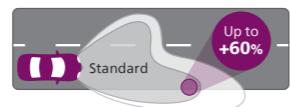

**X-tremeVision Pro150**

Beam up to **+70 m\*\*\***

Beam performance\*

Available in **H1, H4, H7, H11, HB3, HB4, HIR2**

Up to **60%** more vision\*

**VisionPlus**

Beam performance\*

Available in **H1, H4, H7**