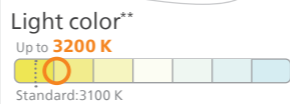

Available in **H1, H3, H4, H7, H11, HB3, HB4**