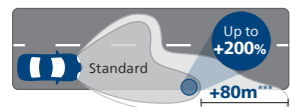

## Enhanced brightness

Up to **200%** more brightness\*

**RacingVision GT200**

Beam up to **+80 m\*\*\***

**Auto EXPRESS BEST BUY 2023**

Beam performance\*

Available in **H4, H7**

Up to **150%** more brightness\*