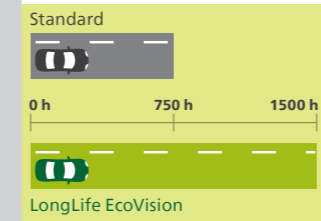

Extended lifetime

Lifetime up to **1500 hours****

LongLife EcoVision

Beam performance