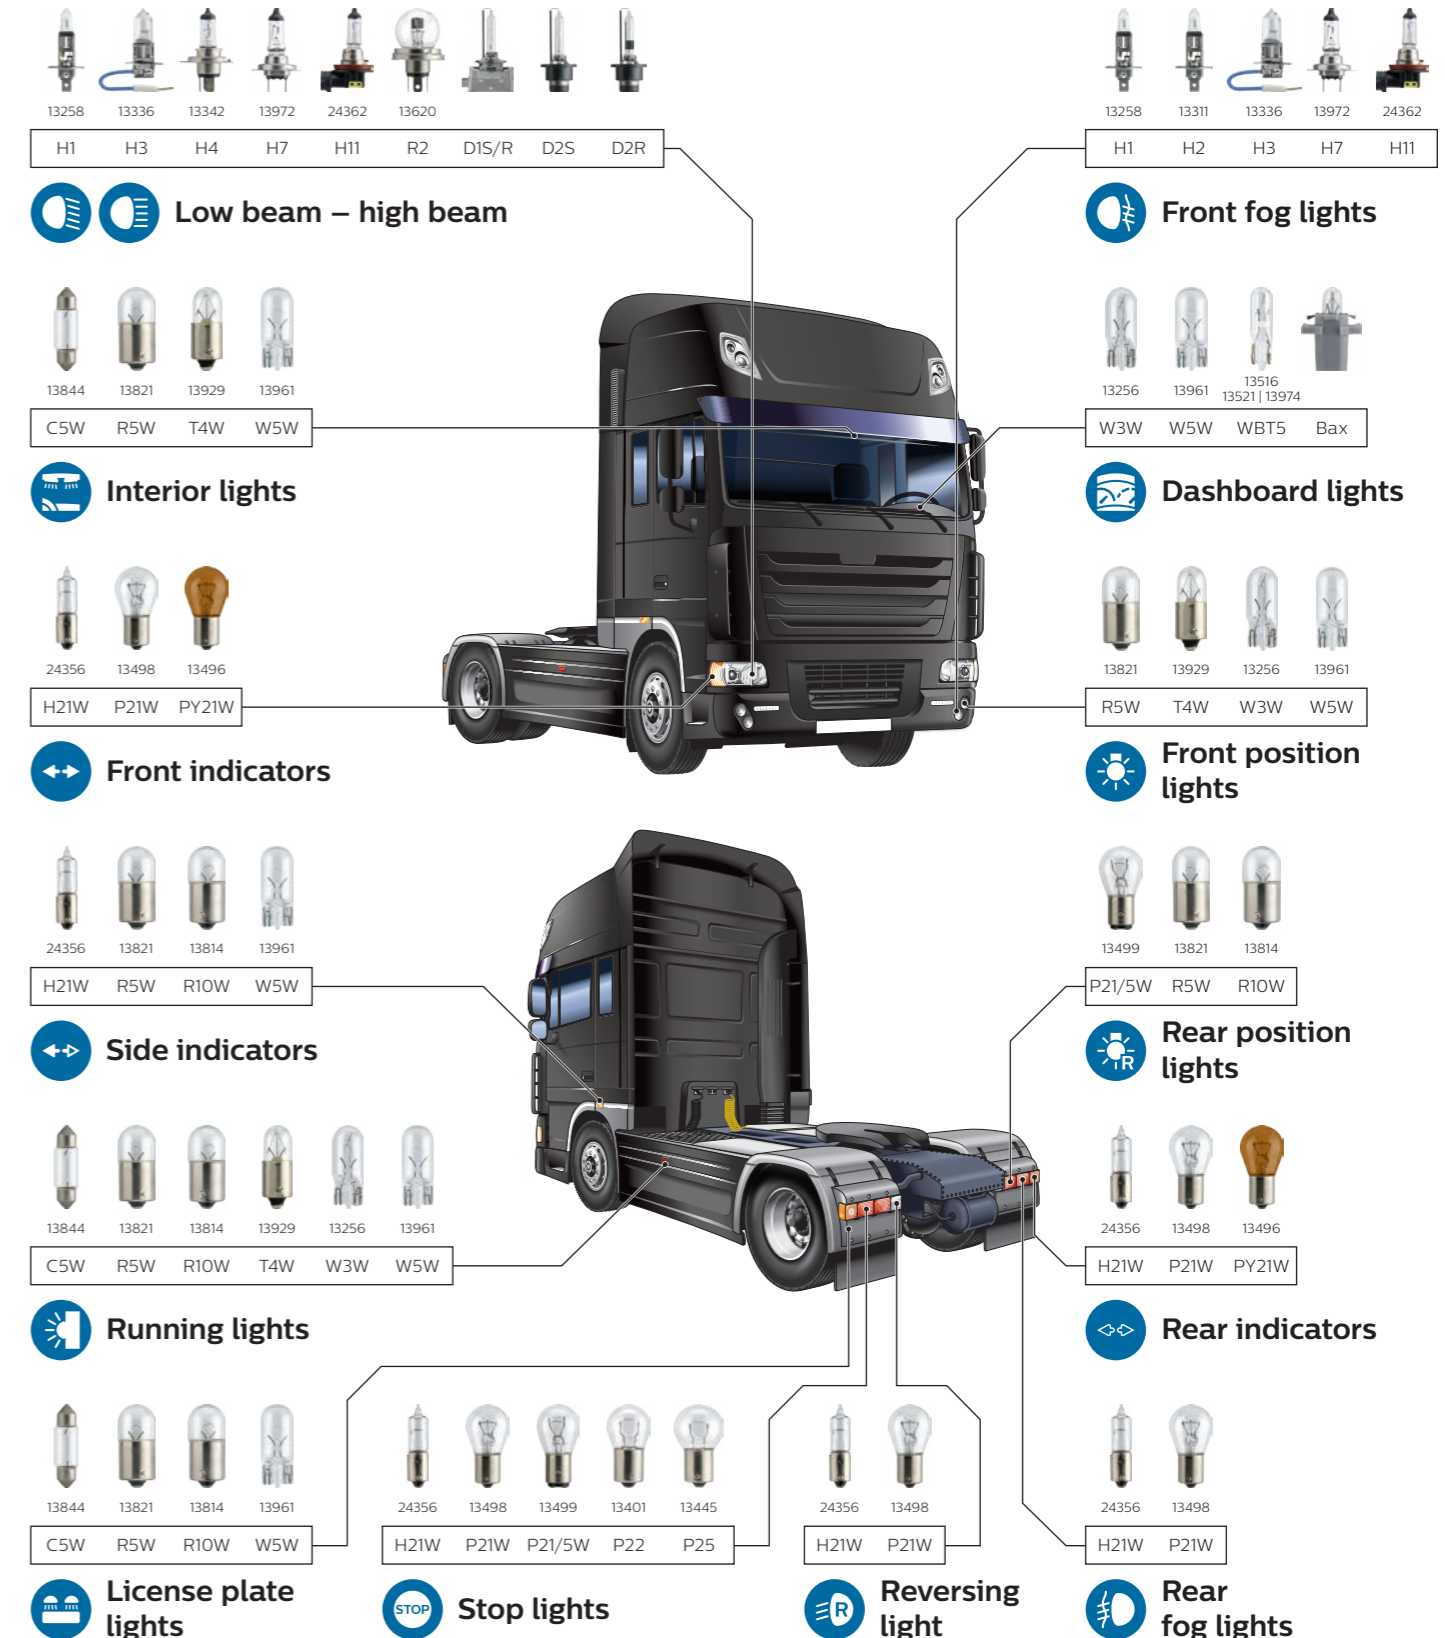

24V Bus and truck lighting

Halogen